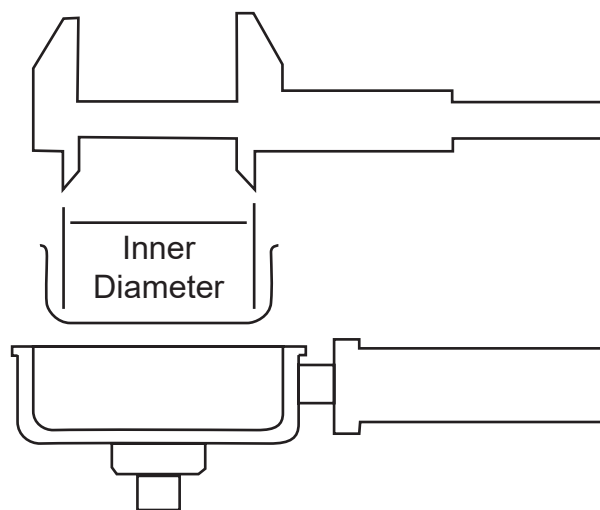

### Step 1:

Use machine calipers or a steel measuring tape with 1/32 inch divisions to carefully measure the distance inside the filter basket directly across the centerline (the diameter).

### Step 2:

Convert the measurement to a decimal.  
*Example: 2 1/4 inches = 2.25 inches*

### Step 3:

Convert the measurement to millimeters.  
*Example: 2.25 inches X 25.4 = 57.15 mm*

### Step 4:

Subtract at least 0.75 mm from the portafilter basket diameter measurement.

*Example: 57.15mm - .75mm = 56.4 mm then round  
 Voila 56mm is the ideal tamper size!*

*Note: If the basket tapers or gets smaller toward the bottom, you will want to measure the most narrow diameter at the bottom of the basket so that the tamper does not get stuck.*