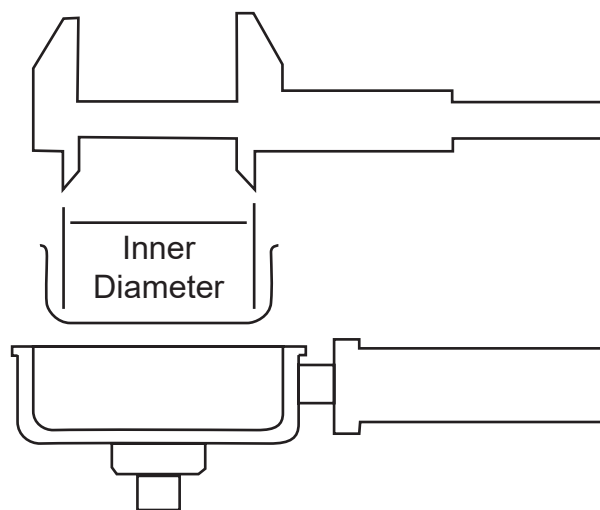

The Ideal Tamper Size For Your Espresso Machine

The ideal tamper should be slightly smaller than the inside diameter of the portafilter basket so that the tamper does not bind while compressing grounds - essentially there should be a little extra space between tamper and basket.

We recommend measuring the exact inside diameter of the portafilter basket and then selecting a tamper at least .75 mm smaller.

How To Measure A Portafilter Basket

Step 1:

Use machine calipers or a steel measuring tape with 1/32 inch divisions to carefully measure the distance inside the filter basket directly across the centerline (the diameter).

Step 2:

Convert the measurement to a decimal.
Example: 2 1/4 inches = 2.25 inches

Step 3:

Convert the measurement to millimeters.
Example: 2.25 inches X 25.4 = 57.15 mm

Step 4:

Subtract at least 0.75 mm from the portafilter basket diameter measurement.

*Example: 57.15mm - .75mm = 56.4 mm then round
 Voila 56mm is the ideal tamper size!*

Note: If the basket tapers or gets smaller toward the bottom, you will want to measure the most narrow diameter at the bottom of the basket so that the tamper does not get stuck.